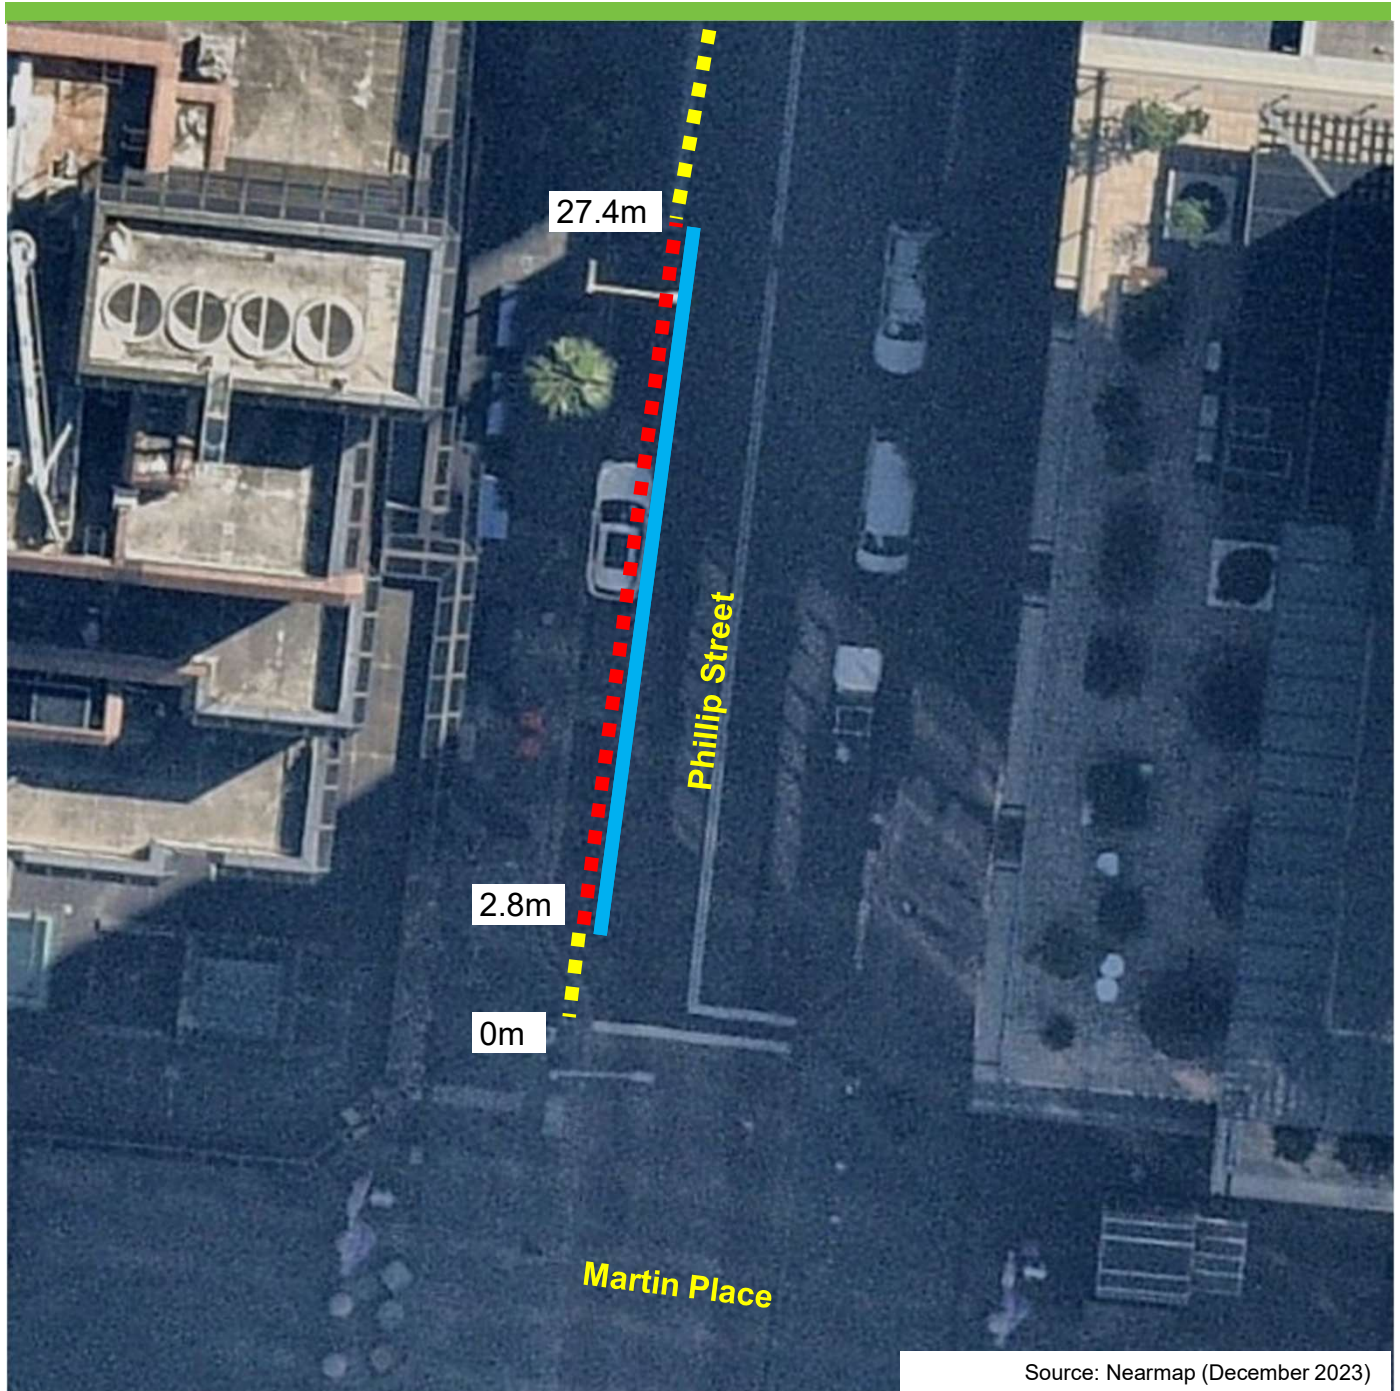

## Phillip St, Sydney Proposed parking changes

### Existing

- ■ ■ No Stopping
- ■ ■ No Parking 6am-Midnight Mon-Fri Authorised NSW Government Vehicles Excepted & Loading Zone 6am-10pm Sat 4P Ticket 10am-10pm Sat, Sun & Public Holidays

### Proposed

- No Parking 6am-Midnight Mon-Fri Authorised PD Vehicles Excepted & 4P Ticket 8am-10pm Sat Sun & Public Holidays